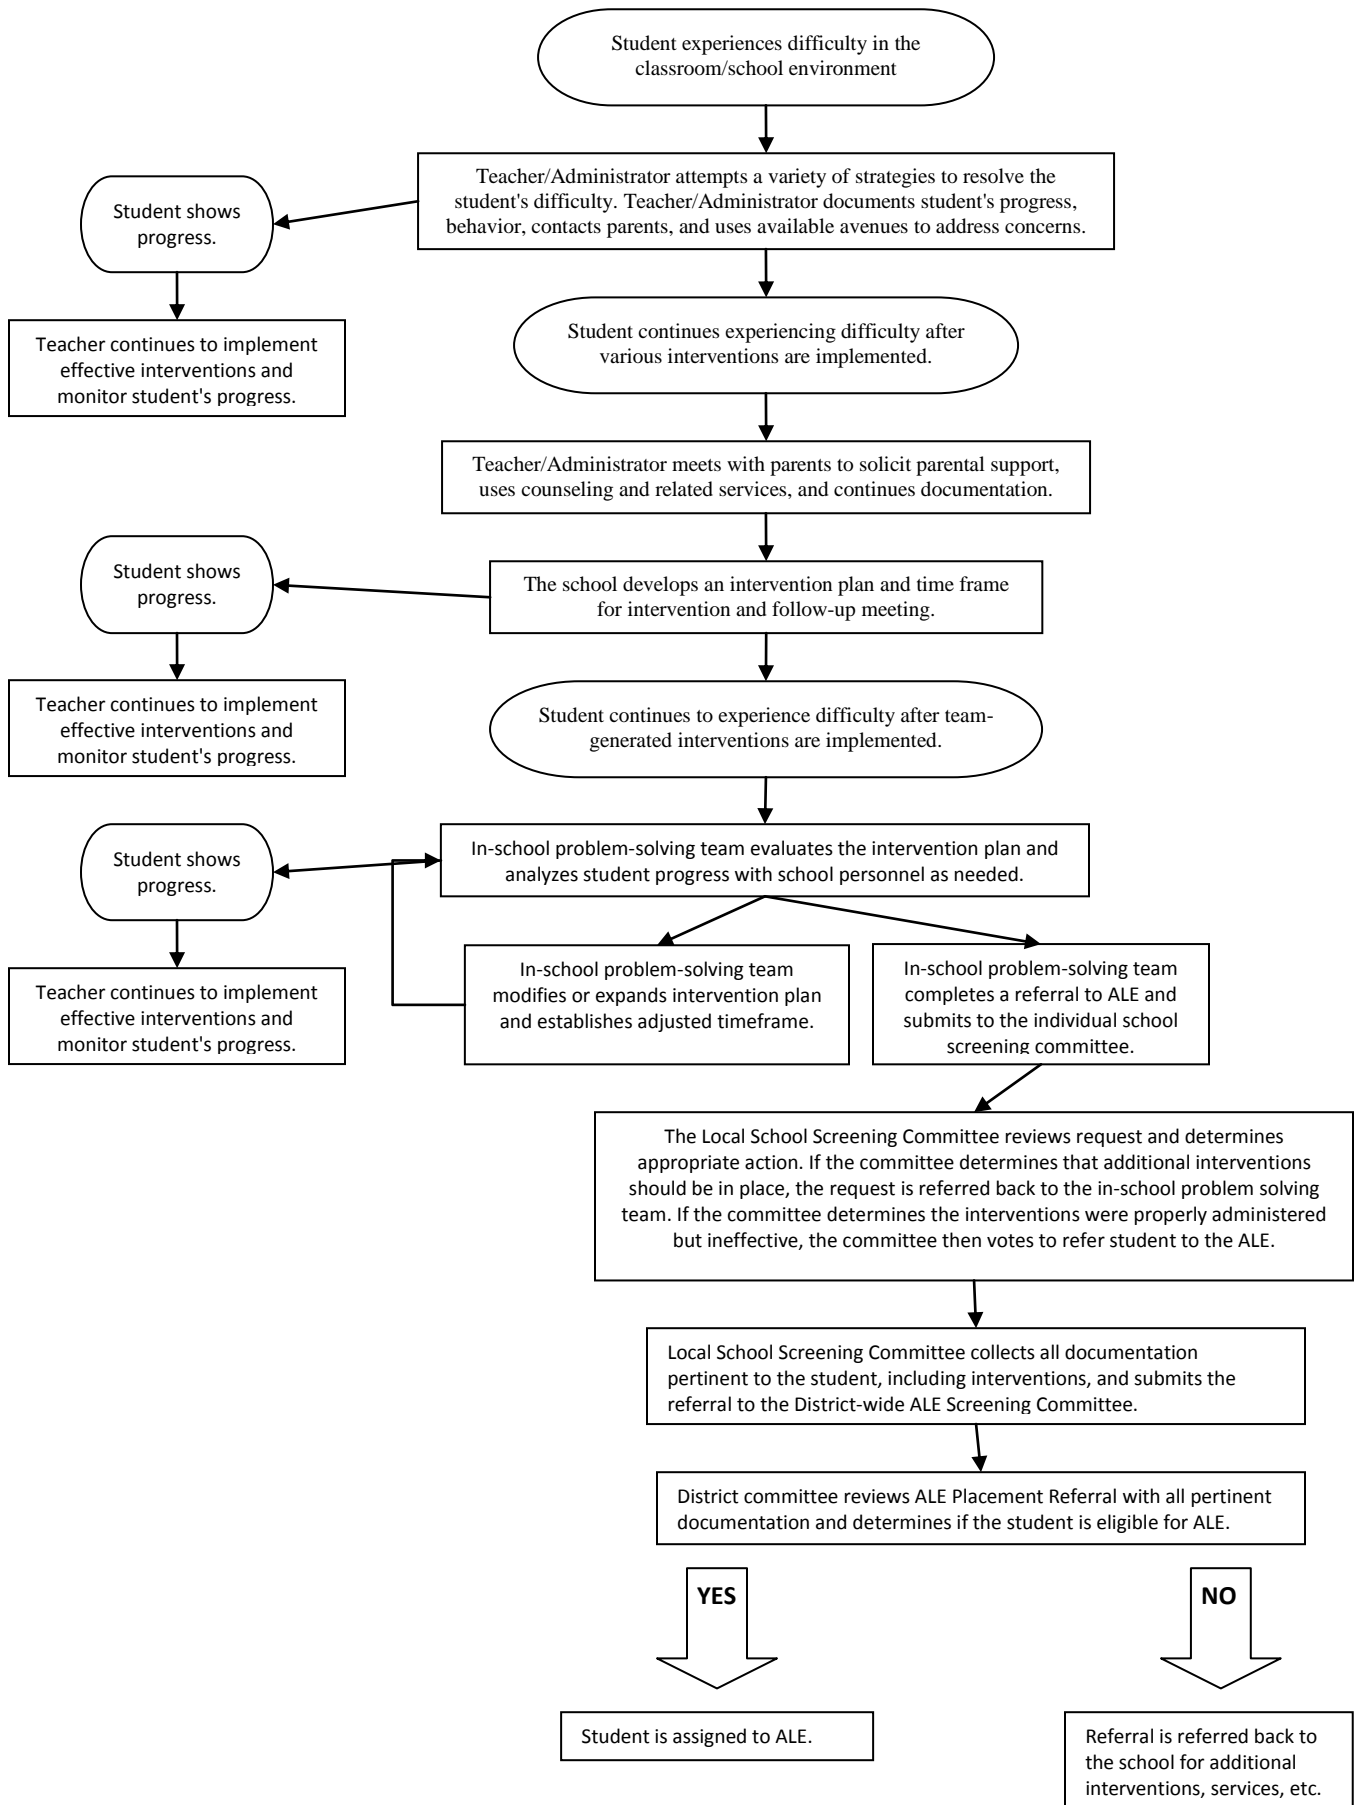

## Procedures for Student Placement in ALE by Screening Committee

*\*Student must continue attending school until such time as the referral is completely processed, pending normal circumstances.*